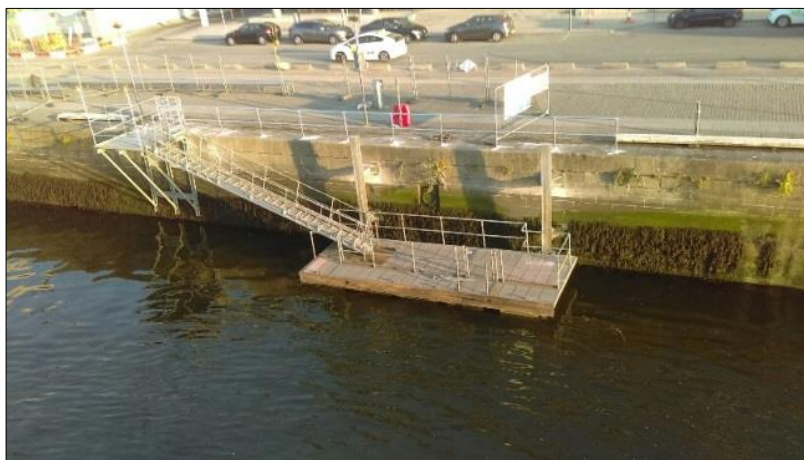

NOTICE TO MARINERS

Sir John Rogersons Quay – Liffey Ferry Pontoon

Mariners are advised that a floating pontoon and gangway is in position on Sir John Rogersons Quay.

The pontoon measures 9m x 3.2m and is centred in position 53°20.753'N 006°14.083'W.

A gangway measuring 10m x 0.9m connects to the eastern edge of the pontoon and runs up to a platform on the quay wall.

The Pontoon is not for public landing.

Extract of BA1447 Not For Navigation © Crown Copyright. Reproduced by permission of the Controller of His Majesty's Stationery Office and the UK Hydrographic Office www.GOV.uk/UKHO

Photograph of pontoon in situ, looking south east

Captain Michael McKenna | Harbour Master | 01 January 2025